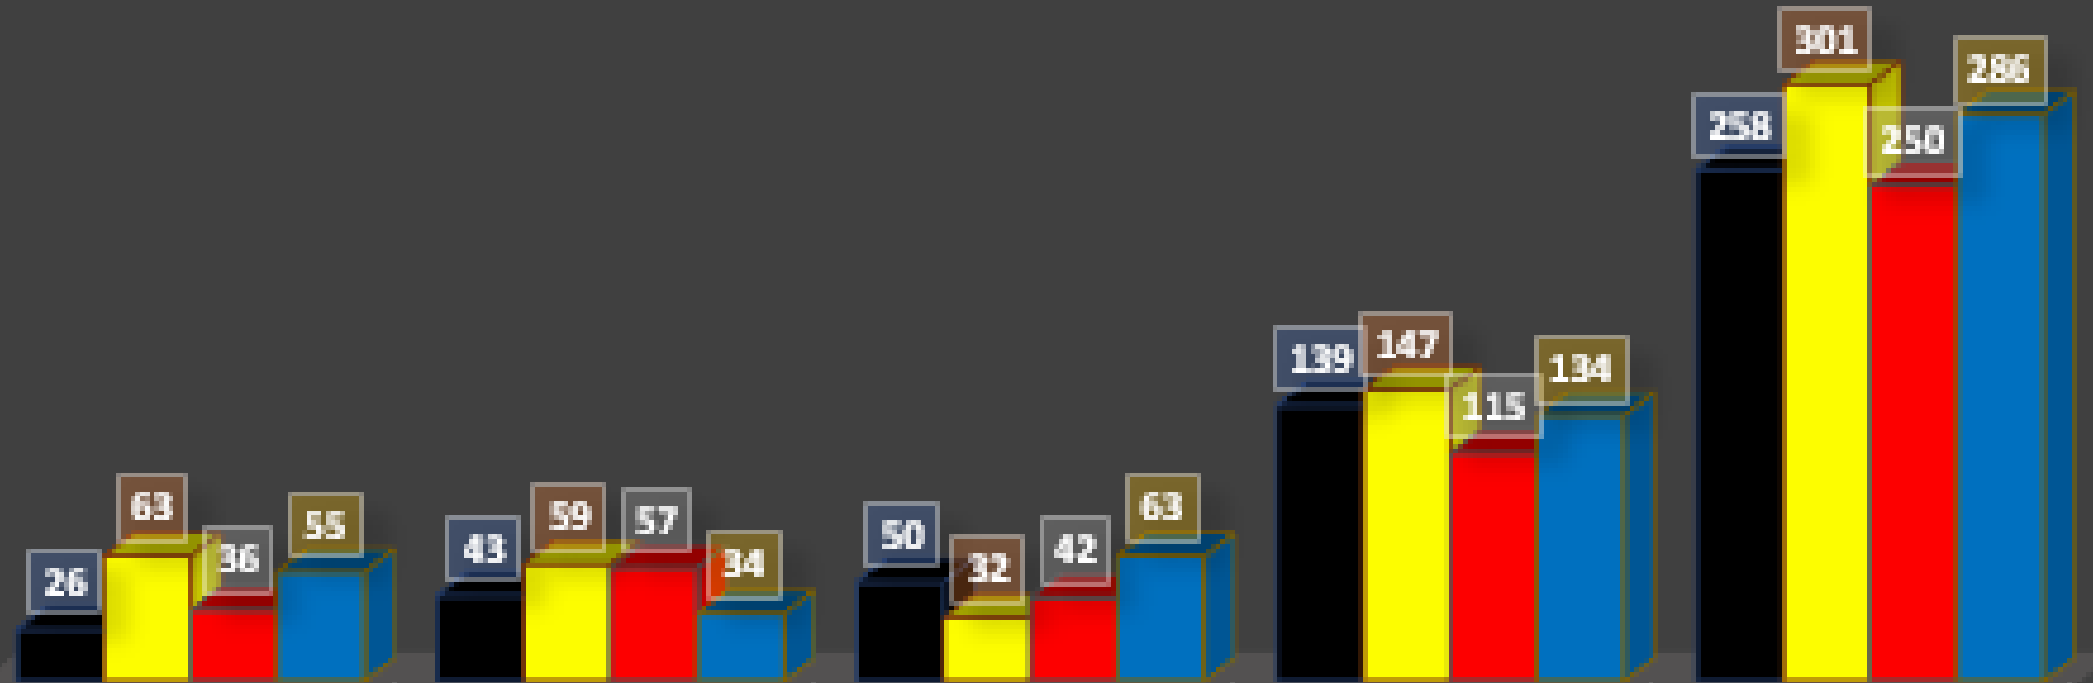

CHAMPIONSHIP PERFORMANCE ANALYSIS

■ Bears ■ Dolphins ■ Kestrels ■ Wolves

	Attendance	House Stars	Make 60 Matter	Special Events	Total
■ Bears	26	43	50	139	258
■ Dolphins	63	59	32	147	301
■ Kestrels	36	57	42	115	250
■ Wolves	55	34	63	134	286