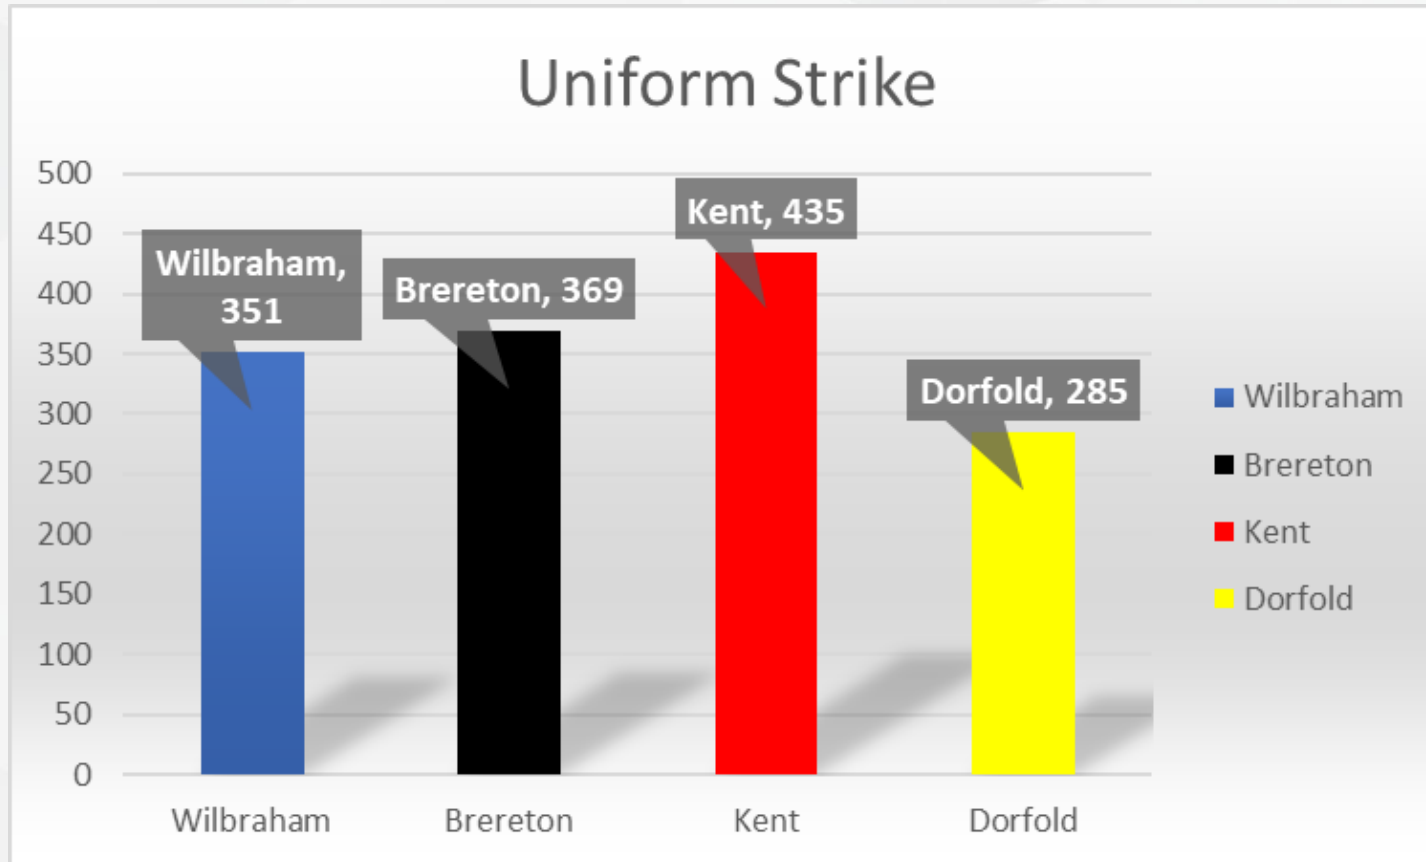

UPCOMING

EVENTS

ATTENDANCE MATTERS

HOUSE	POINTS
 BREERETON	12
 DORFOLD	7
 WILBRAHAM	6
 KENT	5

HOUSE STARS

HOUSE	STARS ✨	POINTS
 WOLVES	401	12
 BEARS	400	9
 KESTRELS	386	6
 DOLPHINS	384	3

MAKING THE 60 MATTER

HOUSE	 MTSM	POINTS
 BEARS	21,062	11
 DOLPHINS	20,350	10
 WOLVES	20,144	6
 KESTRELS	19,520	3

BEST DRESSED LEAST STRIKES

HOUSE TOTALS

HOUSE	POINTS
 BREERETON	1194
 DORFOLD	1151
 WILBRAHAM	977
 KENT	927

CHAMPIONSHIP PERFORMANCE ANALYSIS