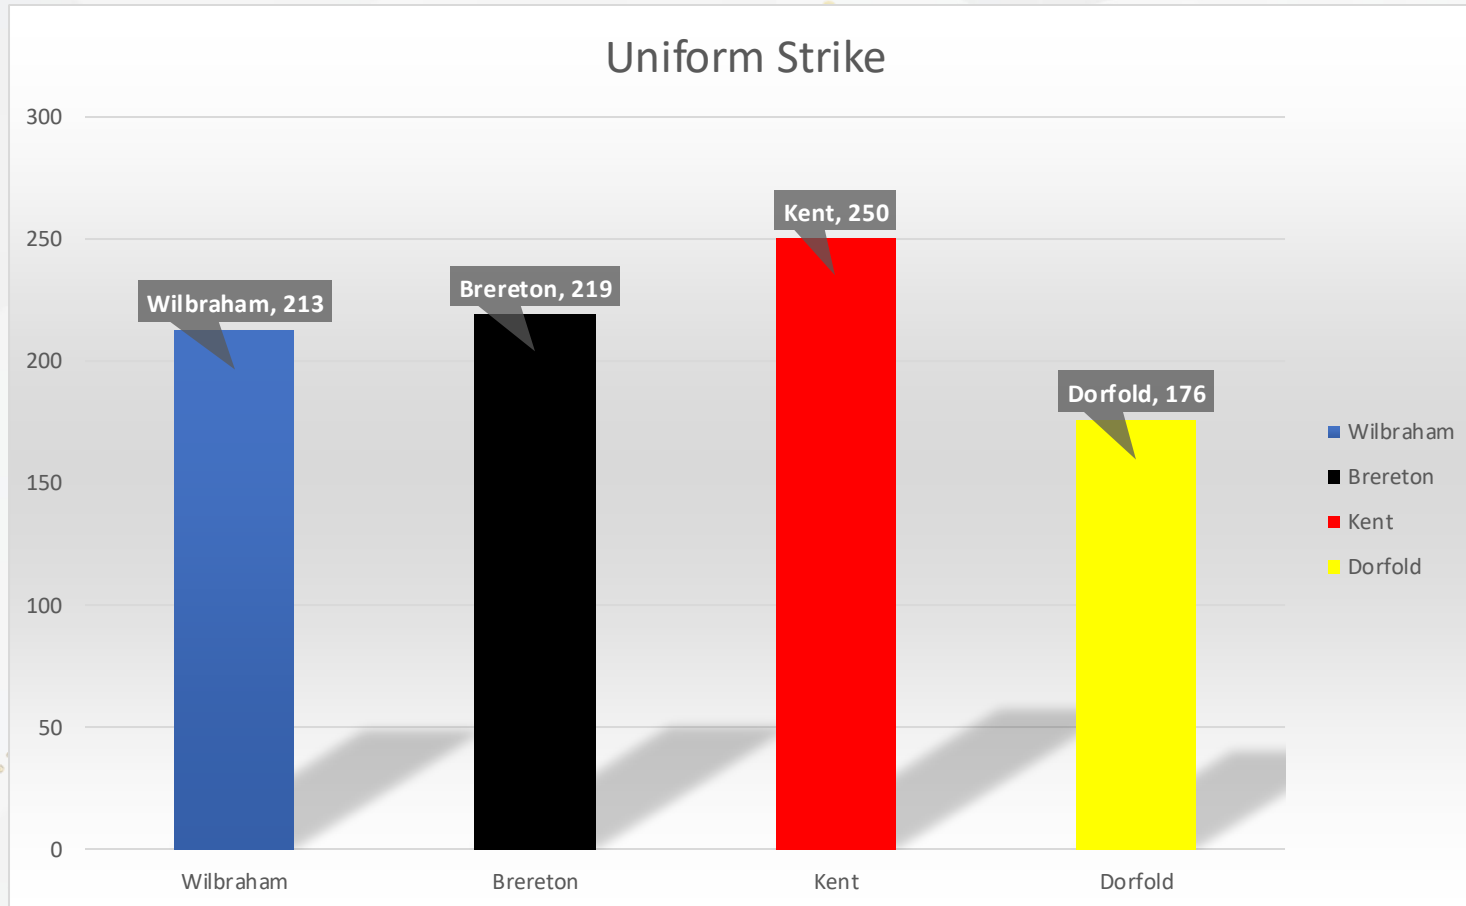

BEST DRESSED LEAST STRIKES