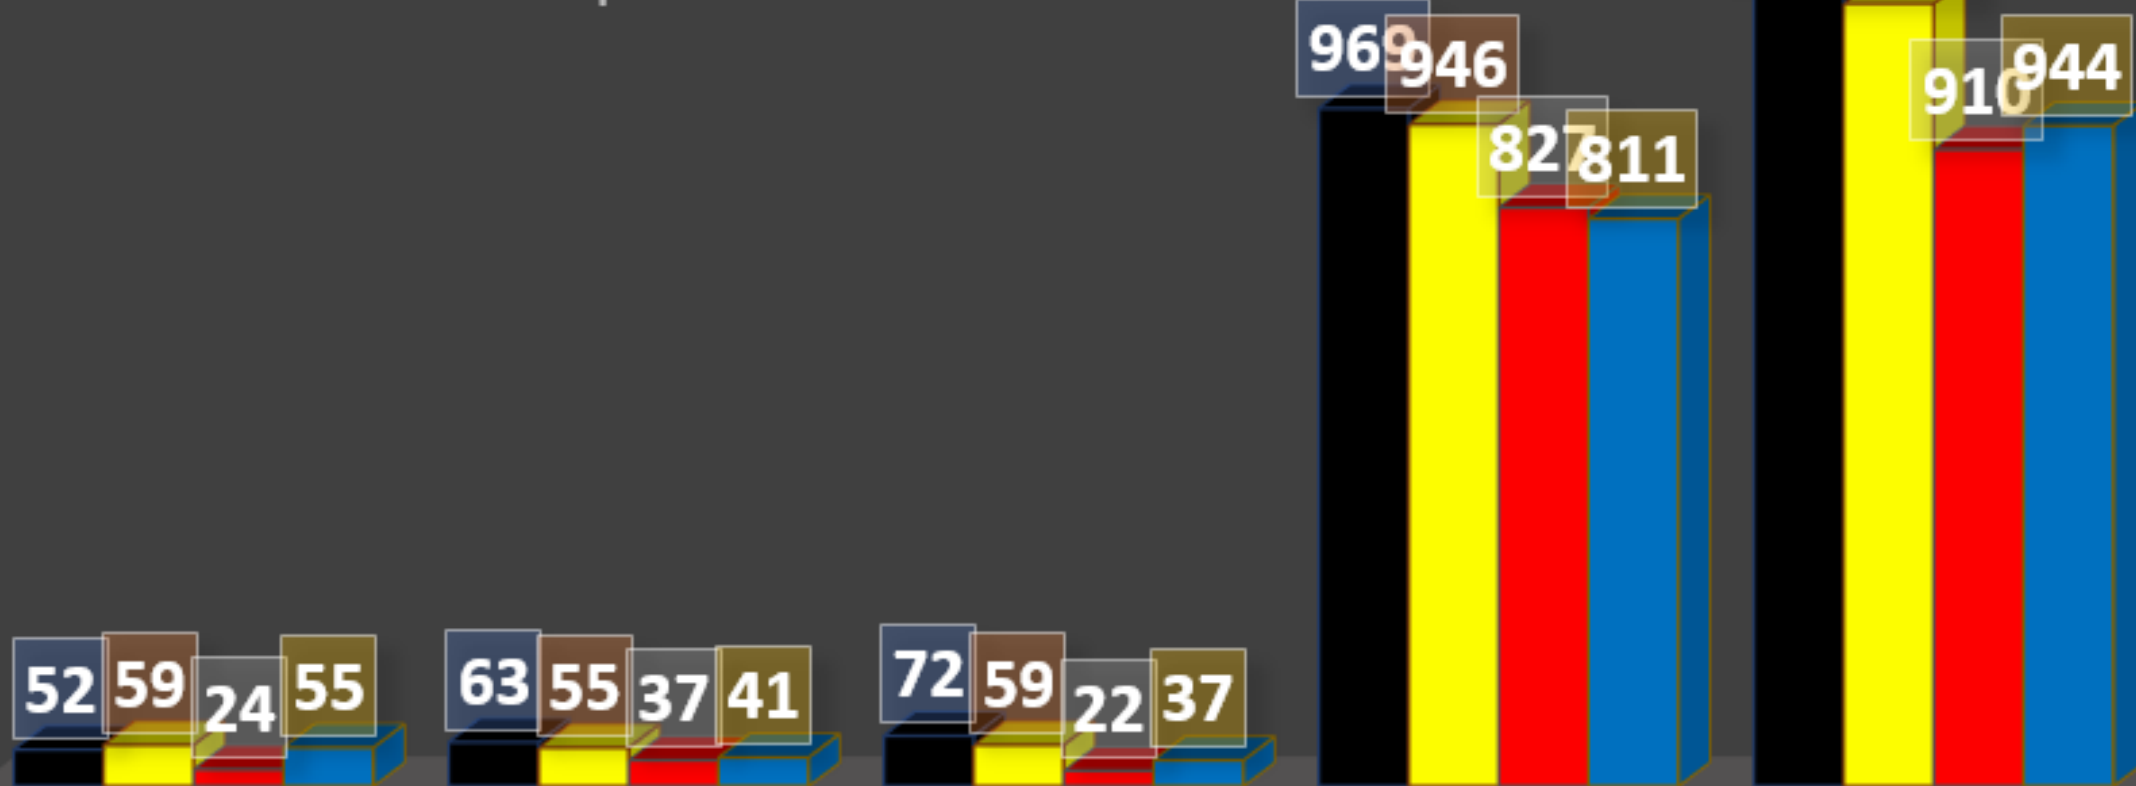

CHAMPIONSHIP PERFORMANCE ANALYSIS

■ Bears ■ Dolphins ■ Kestrels ■ Wolves

Attendance

House Stars

Make 60 Matter

Special Events

Total

■ Bears

52

63

72

969

1156

■ Dolphins

59

55

59

946

1119

■ Kestrels

24

37

22

827

910

■ Wolves

55

41

37

811

944