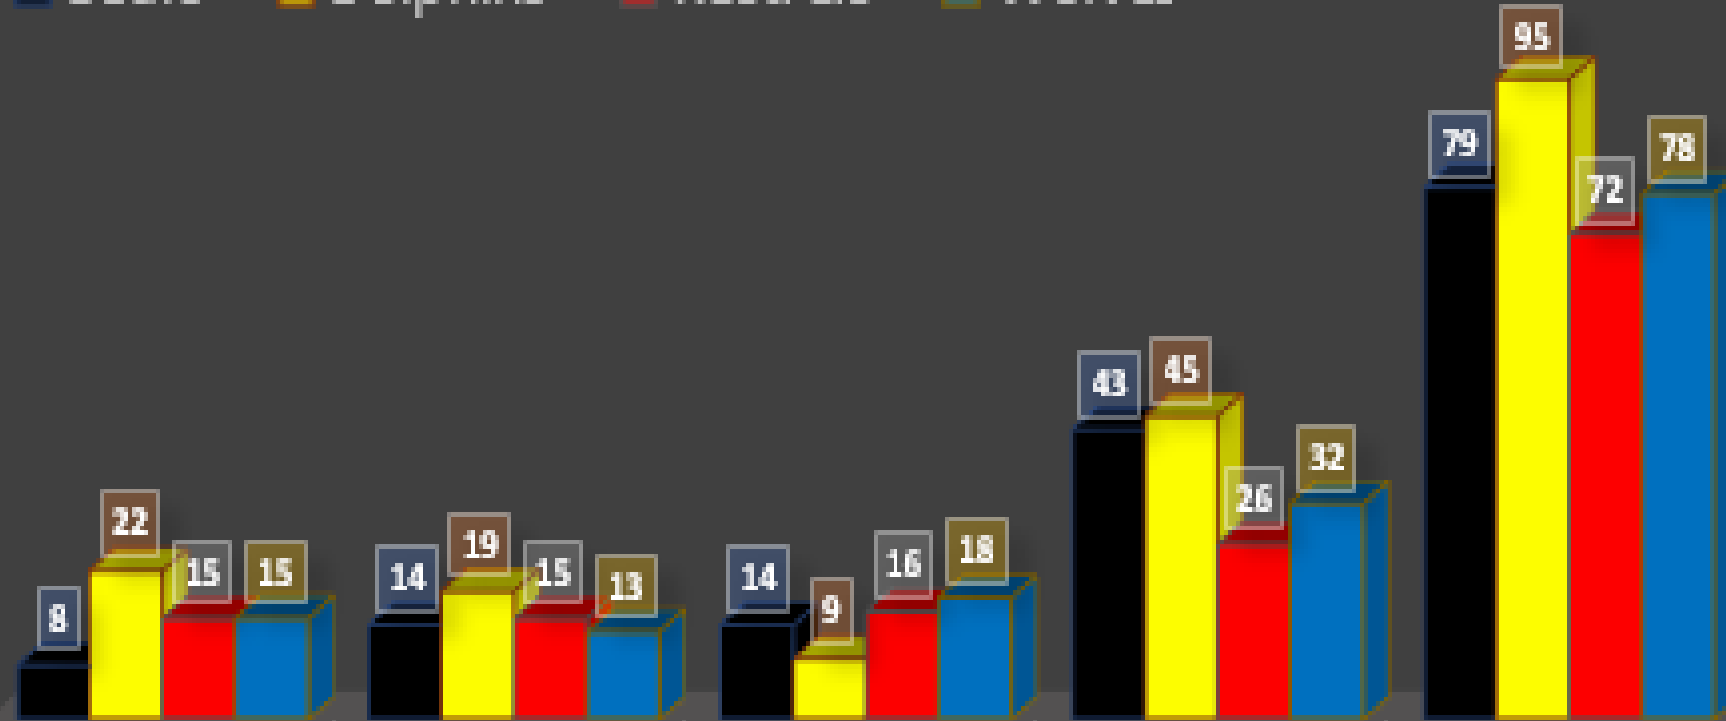

CHAMPIONSHIP PERFORMANCE ANALYSIS

■ Bears
■ Dolphins
■ Kestrels
■ Wolves

	Attendance	House Stars	Make 60 Matter	Special Events	Total
■ Bears	8	14	14	43	79
■ Dolphins	22	19	9	45	95
■ Kestrels	15	15	16	26	72
■ Wolves	15	13	18	32	78