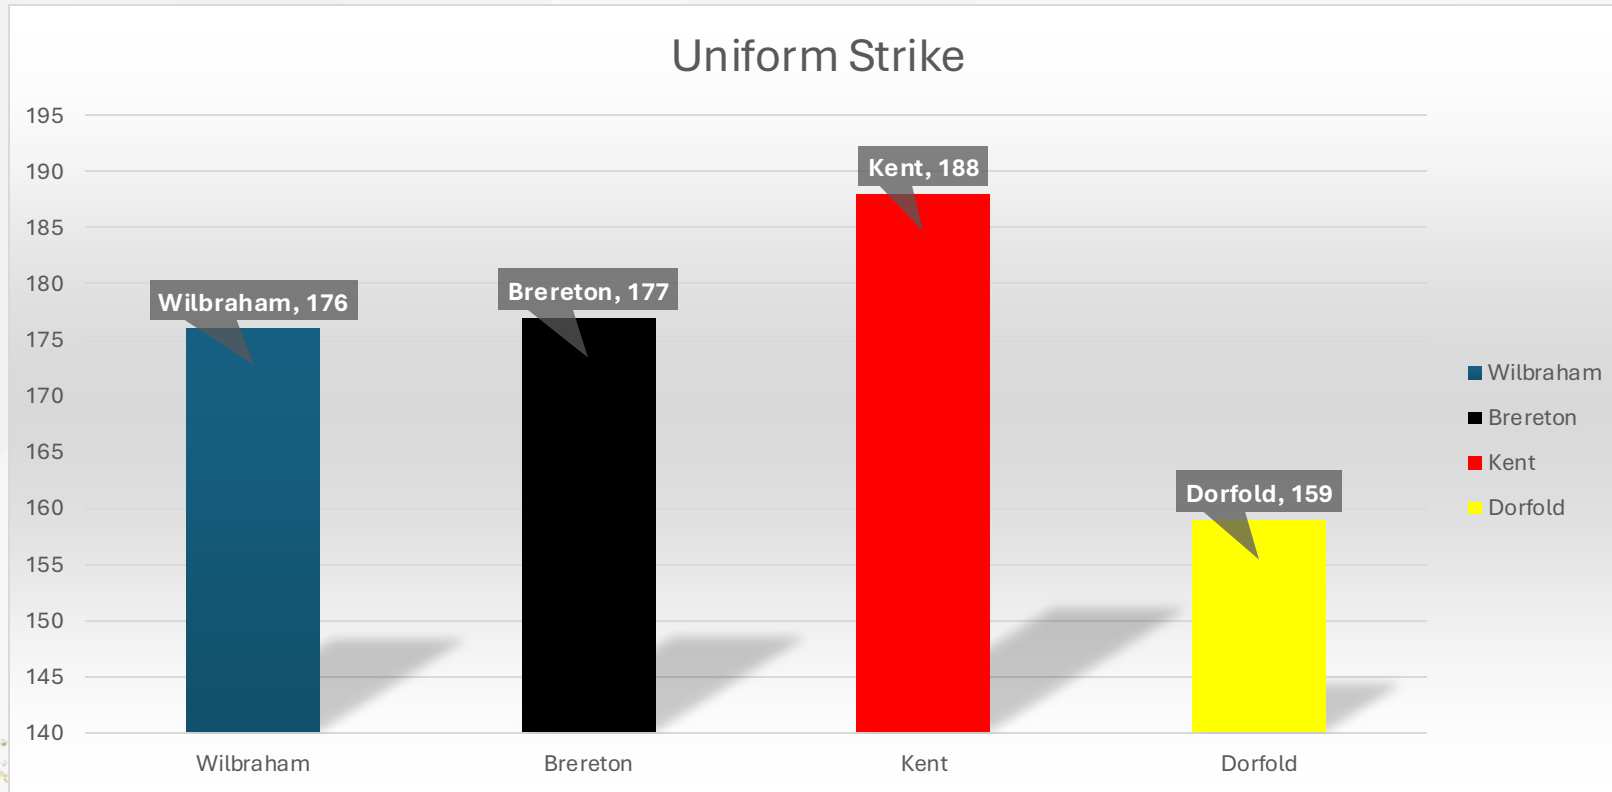

**Kent Kestrels 4th = 5HPs + 12
participation HPs**

ATTENDANCE MATTERS

HOUSE	POINTS
 WILBRAHAM	4
 BREERETON	3
 DORFOLD	2
 KENT	1

HOUSE STARS

HOUSE	STARS ✨	POINTS
 WOLVES	147	4
 BEARS	136	3
 DOLPHINS	136	3
 KESTRELS	124	1

MAKING THE 60 MATTER

HOUSE	 MTSM	POINTS
 DOLPHINS	8605	4
 BEARS	8471	3
 WOLVES	8326	2
 KESTRELS	7818	1

BEST DRESSED LEAST STRIKES

HOUSE TOTALS

HOUSE	POINTS
 BREERETON	1086
 DORFOLD	1025
 WILBRAHAM	909
 KENT	842