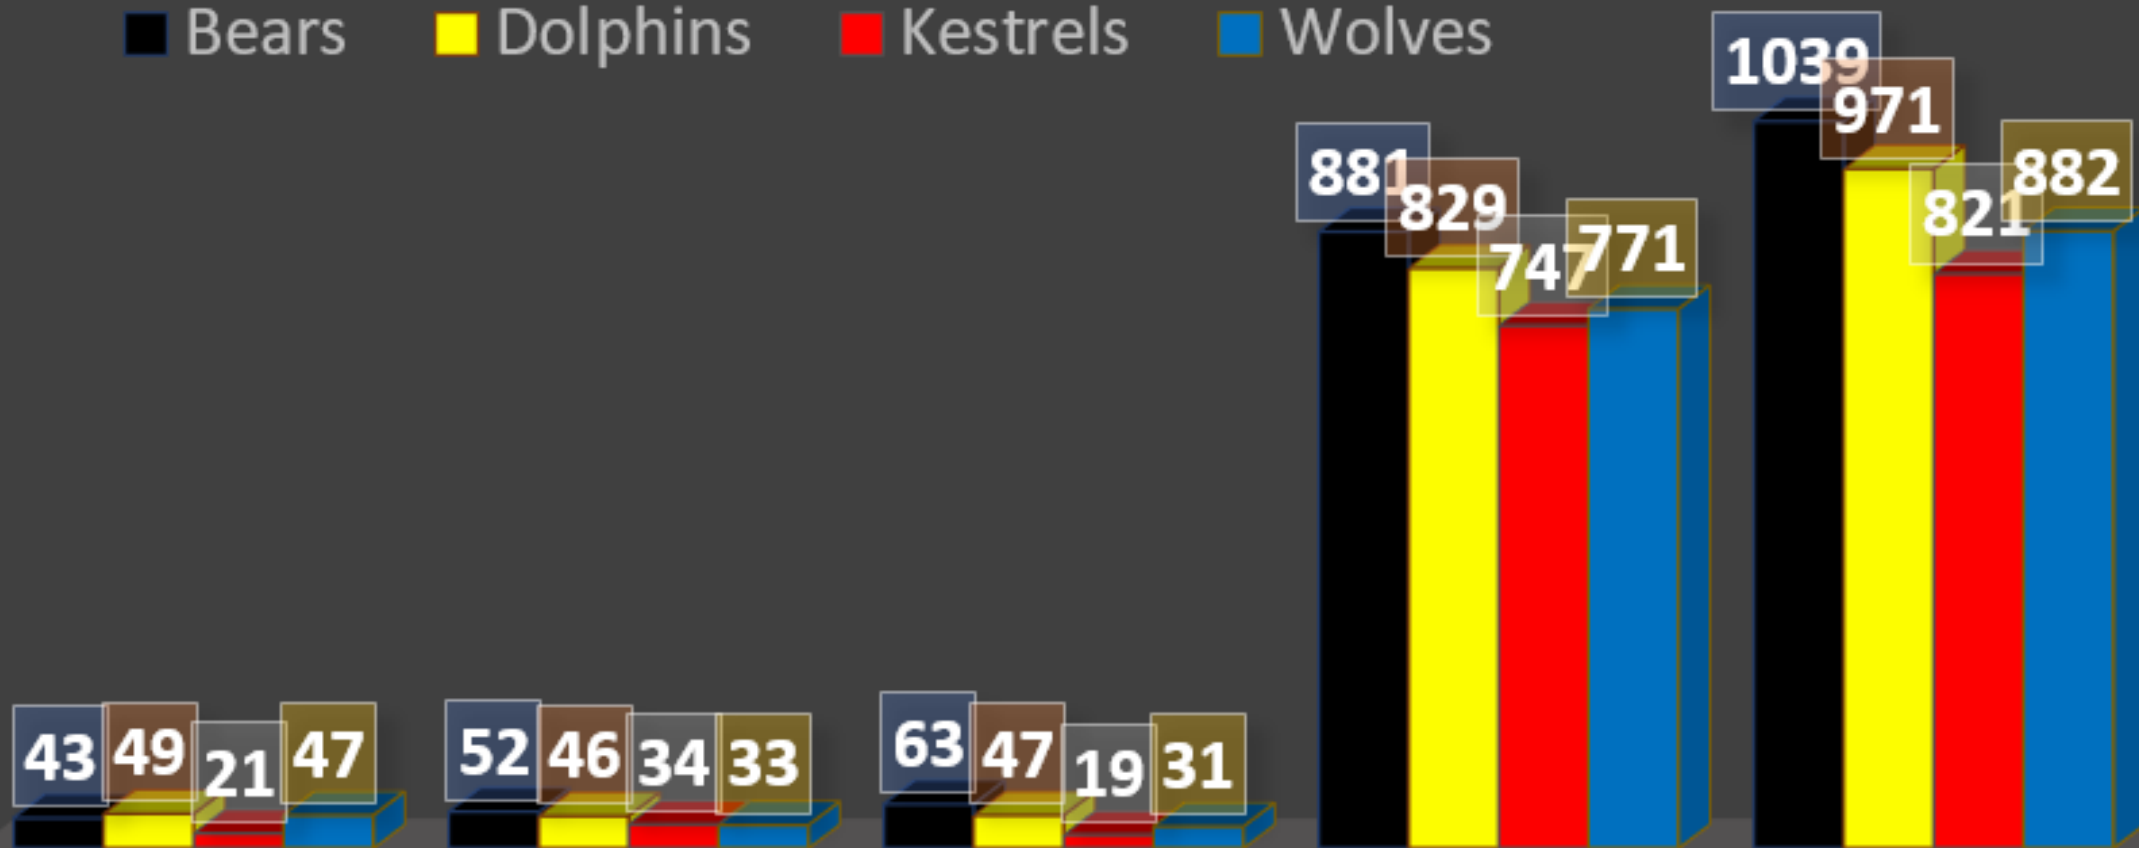

SEASON 7
**HOUSE
MATTERS**
CHAMPIONSHIP
WEEK 18

Spring Welly-wang Results

**Dorfold Dolphins 1st = 20HPs +
21 participation HPs**

**Brereton Bears 2nd = 15HPs + 21
participation HPs**

**Wilbraham Wolves 3rd = 10 HPs +
4 participation points**

**Kent Kestrels 4th = 5HPs + 12
participation HPs**

ATTENDANCE MATTERS

HOUSE	POINTS
 WILBRAHAM	4
 BREERETON	3
 DORFOLD	2
 KENT	1

HOUSE STARS

HOUSE	STARS ✨	POINTS
 WOLVES	147	4
 BEARS	136	3
 DOLPHINS	136	3
 KESTRELS	124	1

MAKING THE 60 MATTER

HOUSE	 MTSM	POINTS
 DOLPHINS	8605	4
 BEARS	8471	3
 WOLVES	8326	2
 KESTRELS	7818	1

BEST DRESSED LEAST STRIKES

HOUSE TOTALS

HOUSE	POINTS
 BREERETON	1086
 DORFOLD	1025
 WILBRAHAM	909
 KENT	842

CHAMPIONSHIP PERFORMANCE ANALYSIS

■ Bears ■ Dolphins ■ Kestrels ■ Wolves

	Attendance	House Stars	Make 60 Matter	Special Events	Total
■ Bears	43	52	63	881	1039
■ Dolphins	49	46	47	829	971
■ Kestrels	21	34	19	747	821
■ Wolves	47	33	31	771	882