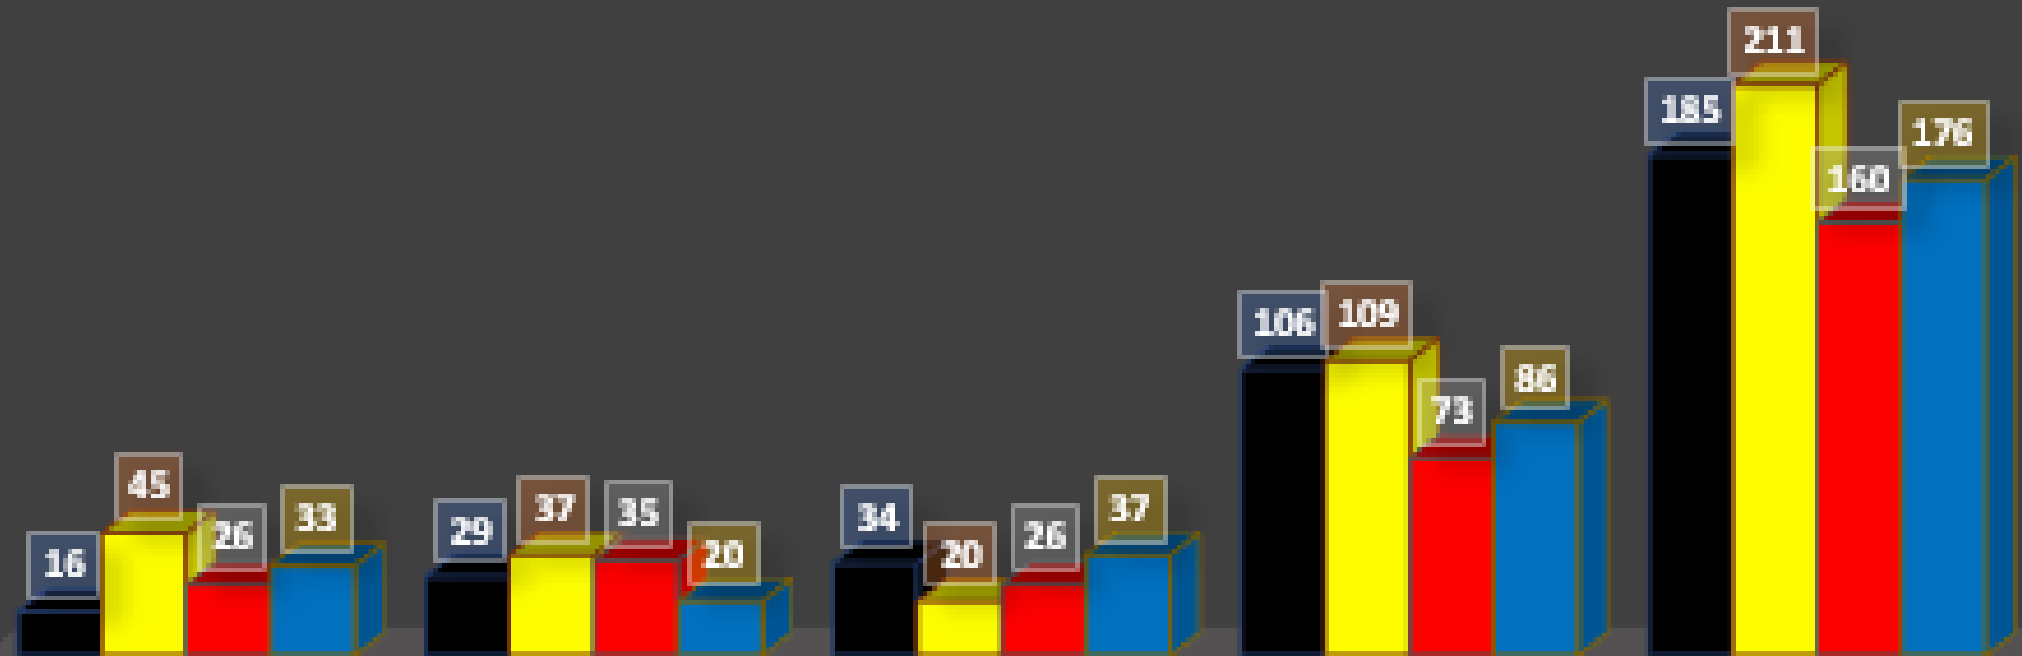

CHAMPIONSHIP PERFORMANCE ANALYSIS

■ Bears   ■ Dolphins   ■ Kestrels   ■ Wolves

	Attendance	House Stars	Make 60 Matter	Special Events	Total
■ Bears	16	29	34	106	185
■ Dolphins	45	37	20	109	211
■ Kestrels	26	35	26	73	160
■ Wolves	33	20	37	86	176