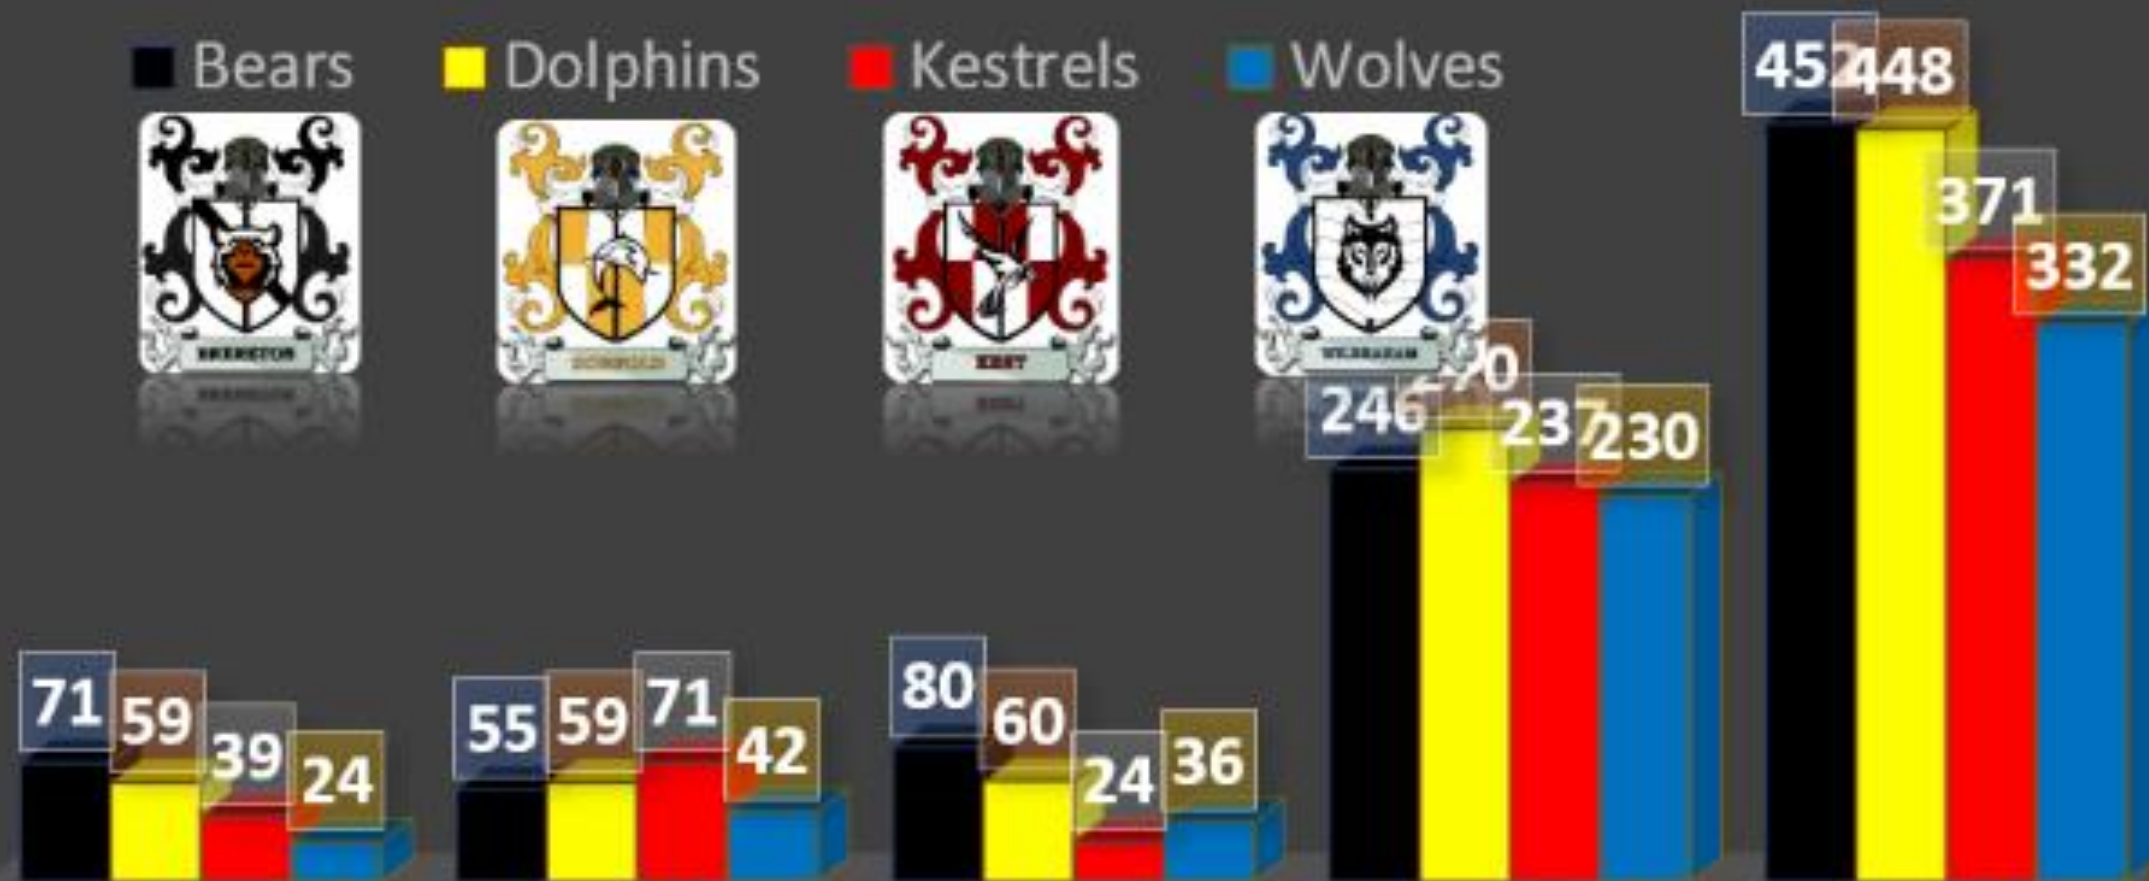

# ATTENDANCE MATTERS

HOUSE	POINTS
 <b>BREERETON</b>	<b>4</b>
 <b>KENT</b>	<b>3</b>
 <b>DORFOLD</b>	<b>2</b>
 <b>WILBRAHAM</b>	<b>1</b>

# MAKING THE 60 MATTER

HOUSE	 MTSM	POINTS
 BEARS	5991	4
 DOLPHINS	5806	3
 WOLVES	5729	2
 KESTRELS	5561	1

# HOUSE TOTALS

HOUSE	POINTS
 <b>BREERETON</b>	<b>452</b>
 <b>DORFOLD</b>	<b>448</b>
 <b>KENT</b>	<b>371</b>
 <b>WILBRAHAM</b>	<b>332</b>

# CHAMPIONSHIP PERFORMANCE ANALYSIS

■ Bears

■ Dolphins

■ Kestrels

■ Wolves

Attendance

House Stars

Make 60 Matter