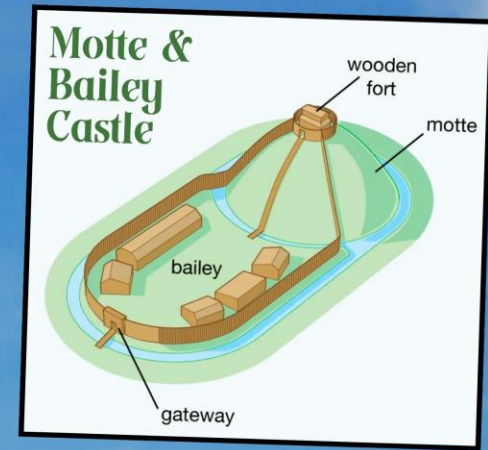

Y7 Castle Project

The History Department holds its annual competition where Y7 students submit their model castles. Prizes are awarded for the most creative design & the most historically accurate.

Students can choose to build a model of an existing castle or a style such as a Motte & Bailey, a Square/Stone Keep Castle, or a Concentric Castle using whatever materials they have. There is no need to pay for materials; ingenuity and effort are as important as a 'polished' project.

If you struggle to source materials, come to A22 at lunch on Monday, March 4th, 11th, & 18th, and you can build your project in school.

The submission deadline is 25th March, & judging will take place on Wednesday, 27th March.

All entrants will gain house points, house stars & prizes!