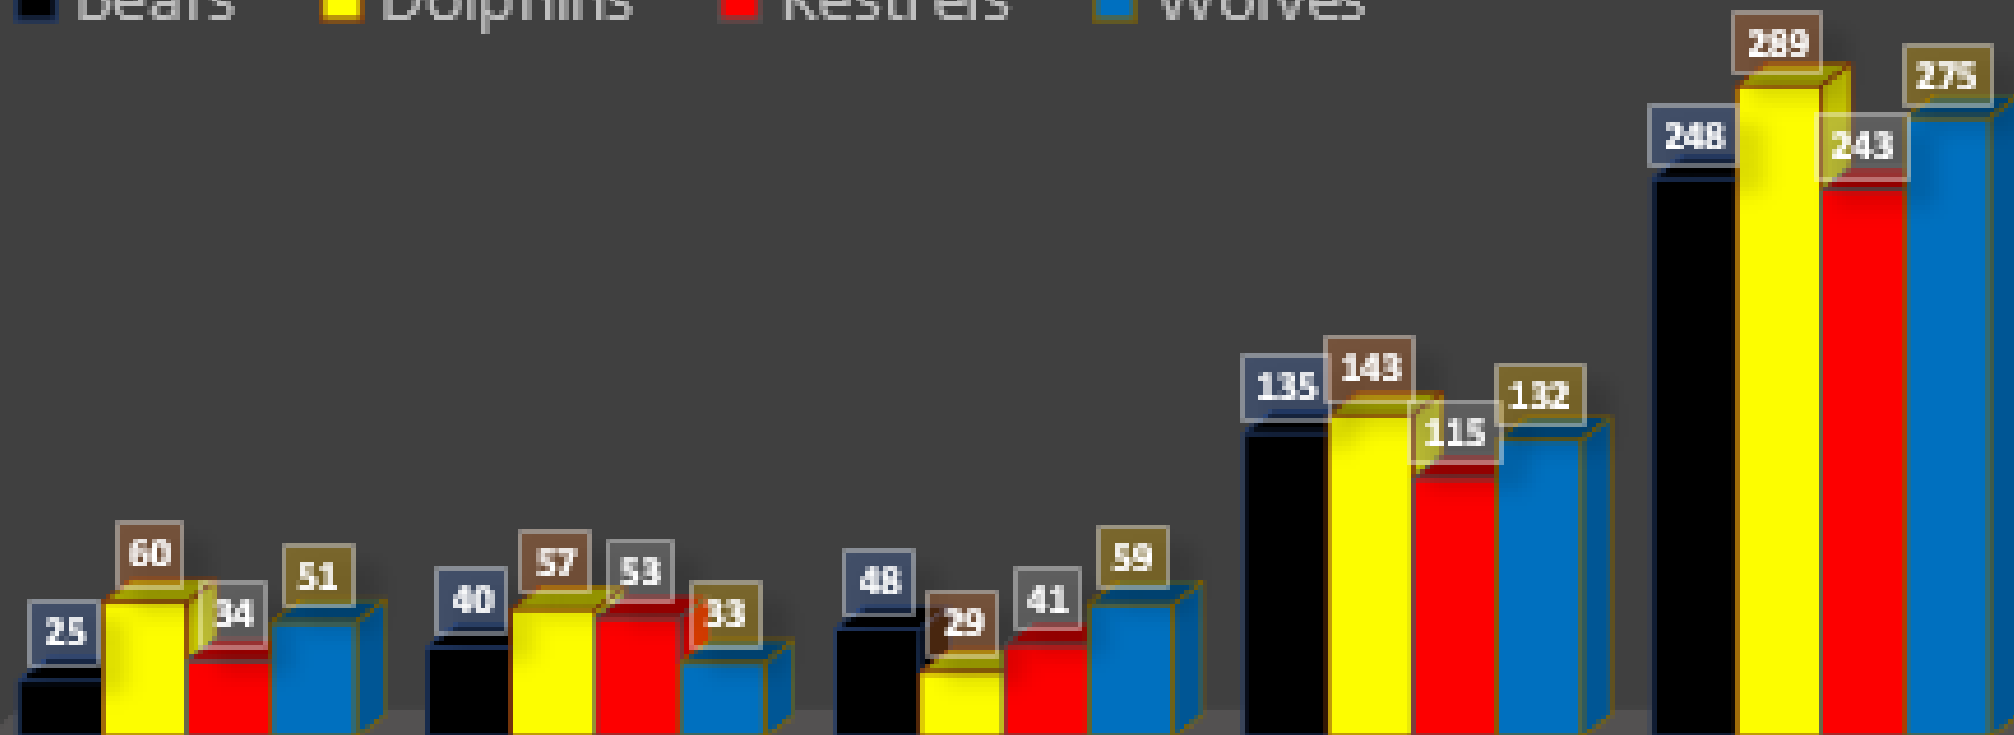

Bonus 1st, 2nd 3rd place:

**Wilbraham +2 points
Kent + 1 point**

ATTENDANCE MATTERS

HOUSE

POINTS

WOLVES

8

DOLPHINS

6

BEARS

3

KESTRELS

3

HOUSE STARS

HOUSE	STARS	POINTS
	123	8
	123	8
	111	4
	110	2

MAKING THE 60 MINUTES MATTER

HOUSE		POINTS
 Wolves 	15,232	7
 Kestrels 	14,887	5
 Bears 	14,891	5
 Dolphins 	14,768	3

HOUSE MATTERS

POSITION	HOUSE	POINTS
FIRST 1 st	Dorfold Dolphins 	289
SECOND 2 nd	Wilbraham Wolves 	275
THIRD 3 rd	Brereton Bears 	248
FOURTH 4 th	Kent Kestrels 	243

CHAMPIONSHIP

CHAMPIONSHIP PERFORMANCE ANALYSIS

■ Bears ■ Dolphins ■ Kestrels ■ Wolves

Plot Area

	Attendance	House Stars	Make 60 Matter	Special Events	Total
■ Bears	25	40	48	135	248
■ Dolphins	60	57	29	143	289
■ Kestrels	34	53	41	115	243
■ Wolves	51	33	59	132	275