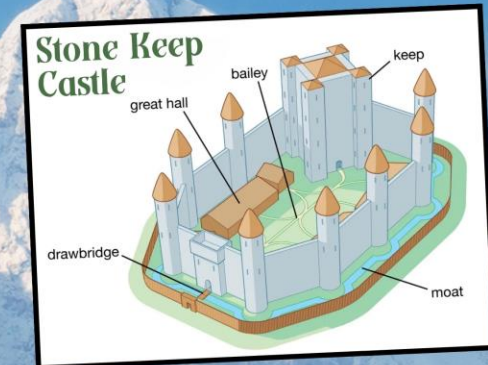

Y7 Castle Project

The History Department holds its annual competition where Y7 students submit their model castles. Prizes are awarded for the most creative design & the most historically accurate.

Students can choose to build a model of an existing castle or a style such as a Motte & Bailey, a Square/Stone Keep Castle, or a Concentric Castle using whatever materials they have. There is no need to pay for materials; ingenuity and effort are as important as a 'polished' project.

If you struggle to source materials, come to A22 at lunch on Monday, March 4th, 11th, & 18th, and you can build your project in school.

The submission deadline is 25th March, & judging will take place on Wednesday, 27th March.

All entrants will gain house points, house stars & prizes!