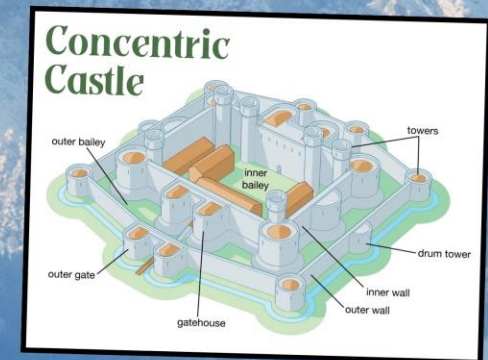

Y7 Castle Project

The History Department holds its annual competition where Y7 students submit their model castles. Prizes are awarded for the most creative design & the most historically accurate.

Students can choose to build a model of an existing castle or a style such as a Motte & Bailey, a Square/Stone Keep Castle, or a Concentric Castle using whatever materials they have. There is no need to pay for materials; ingenuity and effort are as important as a 'polished' project.

If you struggle to source materials, come to A22 at lunch on Monday, March 4th, 11th, & 18th, and you can build your project in school.

The submission deadline is 25th March, & judging will take place on Wednesday, 27th March.

All entrants will gain house points, house stars & prizes!